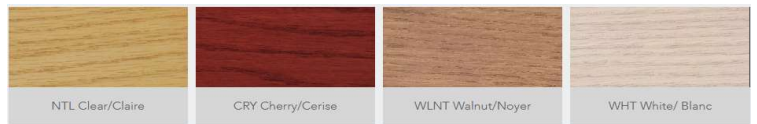

Beaupré

Quiet collection

Maple Veneer particuleboard, felt and embeded led with multiple finish option.
Panneau de particule plaqué érable, feutre acoustique et del intégré.

MODEL / MODÈLE

Beaupré-16	DIAM 16" - EMBEDDED LED / ACOUSTIC FELT
Beaupré-24	DIAM 24" - EMBEDDED LED / ACOUSTIC FELT
Beaupré-36	DIAM 36" - EMBEDDED LED / ACOUSTIC FELT
Beaupré-48	DIAM 48" - EMBEDDED LED / ACOUSTIC FELT

DIRECT LED LUMEN PACK / PUISSANCE DEL DIRECTE

MODEL	ST	HO	SHO
Beaupré-16	20W 2400LMNS	30W 3200LMNS	
Beaupré-24	30W 3200LMNS	40W/ 3850LMNS	60W/5650LMNS
Beaupré-36	30W 3200LMNS	40W/ 3850LMNS	60W/5650LMNS
Beaupré-48	30W 3200LMNS	50W/ 4750LMNS	100W/ 9250 LMNS

FELT FINISH / FINI DU FEUTRE

SELECT PAGE 2 CODE / CHOIR LE CODE SUR LA PAGE 2

WOOD FINISH / FINI DU BOIS

CORD TYPE / TYPE DE CORDON

Miora: BV BC TC WV

SPECIAL: Contact for colored cord / Contactez-nous pour les cordons de couleur