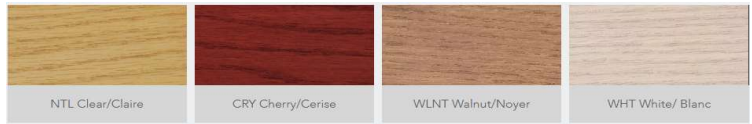

Abraham

Quiet collection

Maple Veneer particuleboard, felt and embeded led with multiple finish option.
 Panneau de particule plaqué érable, feutre acoustique et del intégré.

MODEL / MODÈLE

Abraham-16	DIAM 16" - EMBEDDED LED / ACOUSTIC FELT
Abraham-24	DIAM 24" - EMBEDDED LED / ACOUSTIC FELT
Abraham-36	DIAM 36" - EMBEDDED LED / ACOUSTIC FELT
Abraham-48	DIAM 48" - EMBEDDED LED / ACOUSTIC FELT

VOLTAGE AND DIMMING / VOLTAGE ET GRADATION

120	120 VOLTS TRIAC DIMMING / GRADATION
UNV	110-277 VOLTS , 0-10V DIMMING /GRADATION

EMBEDDED LED COLOR TEMPERATURE / TEMPÉRATURE DE COULEUR DEL INTÉGRÉ

27	2700K
30	3000K
35	3500k
40	4000K

FELT FINISH / FINI DU FEUTRE

SELECT PAGE 2 CODE / CHOIR LE CODE SUR LA PAGE 2

WOOD FINISH / FINI DU BOIS

CORD TYPE / TYPE DE CORDON

Miora: BV BC TC WV

SPECIAL: Contact for colored cord / Contactez-nous pour les cordons de couleur

Felt finish / Couleurs de Feutre

01 SAND DOLLAR	02 OAT	03 MARBLE	05 WHITE	06 PERIWINKLE
07 SALMON	08 LEMON	09 YELLOW	10 RED	11 BERRY
12 PINK	13 LILAC	14 VIOLET	15 PURPLE	16 ORANGE
17 PUMPKIN	18 MAROON	19 PEAR	20 LIME	21 GREEN
22 HEATHER GREEN	23 HONEY DEW	24 SKY BLUE	25 NAVY	26 MIDNIGHT BLUE
27 TEAL	28 HICKORY	29 BROWN	30 EARTH BROWN	31 BLUE JEAN
32 STONE	33 GREY	34 CHARCOAL	35 PEPPER	36 BLACK