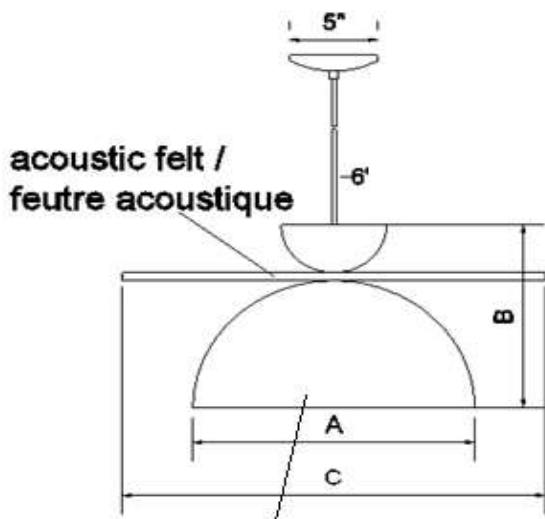

PRODUCT CODE:

TYPE :

felt inside the shade/
feutre à l'intérieur

MODEL	A	B	C
Waverly-09	9"	11"	12"
Waverly-14	14"	12"	20"
Waverly-16	16"	14"	24"
Waverly-18	18"	15"	26"
Waverly-24	24"	20"	30"
Waverly-30	30"	23"	36"
Waverly-36	36"	26"	44"