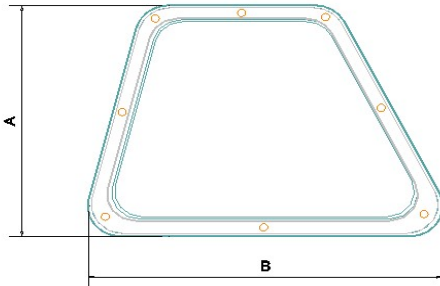

MODEL	A	B
FRONTENAC 12-16	12"	16"
FRONTENAC 18-24	18"	24"
FRONTENAC 24-30	24"	30"

ORDERING SPECIFICATION / SPÉCIFICATION DE COMMANDE

PROJECT NAME:

PRODUCT CODE:

TYPE :