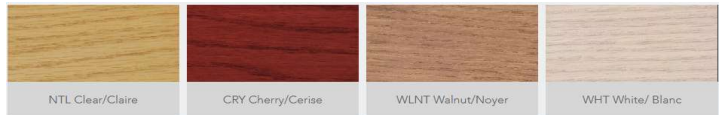

WOOD FINISH / FINI DU BOIS

CORD TYPE / TYPE DE CORDON

Miora: BV BC TC WV
SPECIAL: Contact for colored cord / Contactez-nous pour les cordons de couleur

CORD AND WIRE LENGHT IN FEET / LONGUEUR DE CORDON ET FILS EN PIEDS

6 10 15 25

* 6Ft included, extra for longuer / 6' inclus extra pour longueur supplémentaire

* For 0-10v dimming BV or WV only / BV ou WV seulement en gradation 0-10v

CANOPY FINISH/ FINI DU CANOPIE

BC	Black canopy / canopie noir
WC	White canopy / canopie blanc
CUS	Specify the color code / Indiquer le code couleur

ORDERING SPECIFICATION / SPÉCIFICATION DE COMMANDE

PROJECT NAME:

PRODUCT CODE:

TYPE :