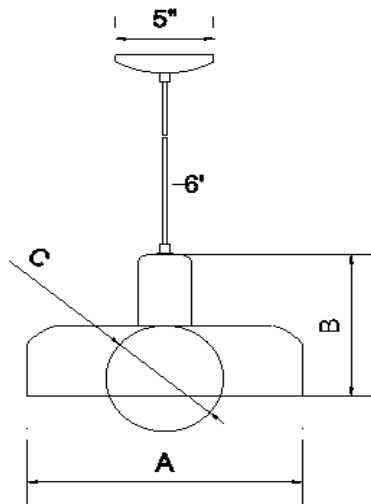

NTL Clear varnish / Vernis clair
CRY Cherry / Cerise
WLNT Walnut / Noisette
WHT White washed / Teinture blanche

ORDERING SPECIFICATION / SPÉCIFICATION DE COMMANDE

PROJECT NAME:

PRODUCT CODE:

TYPE :

MODEL	GLOBE DIAM		
	A	B	C
Milena GL-08	8"	5"	5"
Milena GL-14	14"	8 3/4"	6"
Milena GL-24	24"	14 3/4"	8"
Milena GL-30	30"	18 1/2"	10"