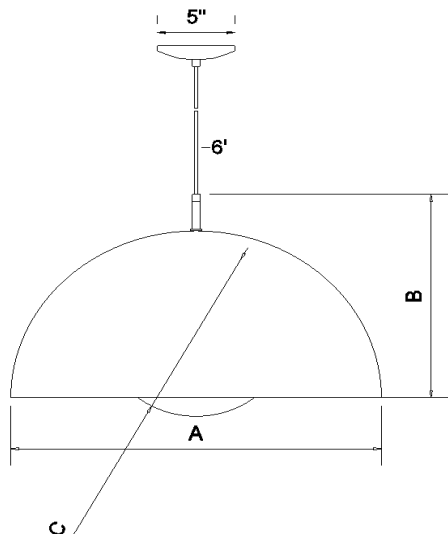

ORDERING SPECIFICATION / SPÉCIFICATION DE COMMANDE

PROJECT NAME:

PRODUCT CODE:

TYPE :

GLOBE DIAM

MODEL	A	B	C
Mila-01-09	9"	6"	6"
Mila-01-14	14"	9"	8"
Mila-01-16	16"	10"	8"
Mila-01-18	18"	11"	12"
Mila-01-24	24"	14"	14"
Mila-01-30	30"	17"	16"
Mila-01-36	36"	20"	18"