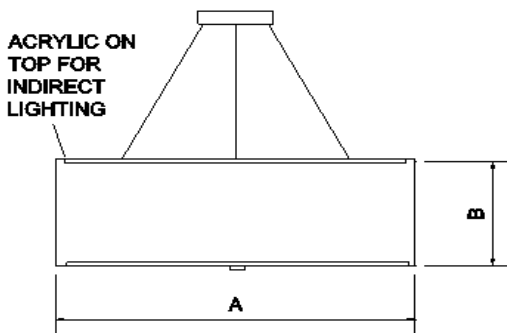

### ORDERING SPECIFICATION / SPÉCIFICATION DE COMMANDE

PROJECT NAME:

PRODUCT CODE:

TYPE :

MODEL	A	B
Safi-16	16"	4"
Safi-24	24"	4"
Safi-30	30"	5"
Safi-36	36"	5"