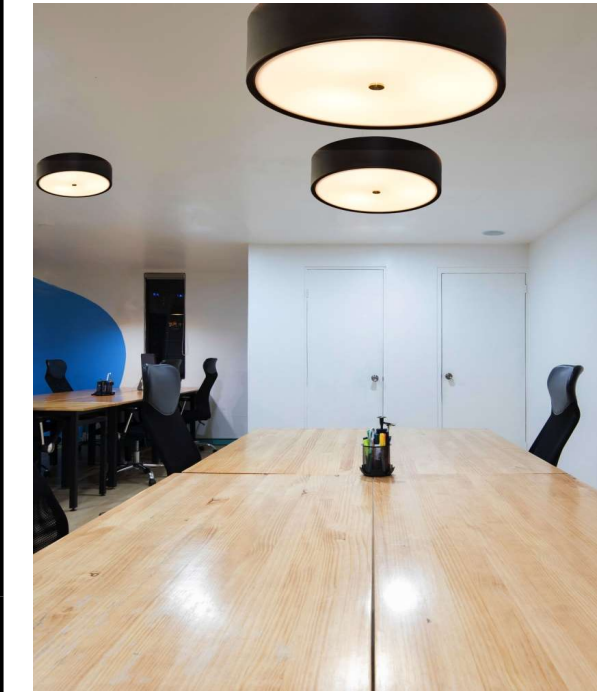

SAFI 520

Miora

ORDERING SPECIFICATION / SPÉCIFICATION DE COMMANDE

PROJECT / PROJET	
SPEC TYPE	
NOTES	

ACRYLIC ON TOP FOR INDIRECT LIGHTING

MODEL	A	B
520-16	16"	5"
520-24	24"	8"
520-36	36"	9"

MODEL / MODÈLE

520-16	SAFI SURFACE 16" LED -DIMMABLE - 16W - 1250 LUMENS
520-24	SAFI SURFACE 24" LED -DIMMABLE - 24 W - 2000 LUMENS
520-36	SAFI SURFACE 36" LED -DIMMABLE - 30W - 2400 LUMENS

VOLTAGE

120	120 VOLTS

LED OPTION COLOR TEMPERATURE / TEMPÉRATURE DE COULEUR OPTION LED

27	2700K
30	3000K
35	3500k
40	4000K
50	5000K

LED DIMMING OPTION / OPTION DE GRADATION LED

120D	Direct 120 volts dimmable directe 120 vac (phase dimming)
010	0-10VDC dimming

SHADE FINISH / FINI ABAT-JOUR

105	120	150	155	170	200	210	215	220	225	300	305	308	310	320	325	326
327	330	332	335	340	350	352	354	355	357	360	370	400	405	410	415	417
420	422	425	430	432	435	437	440	442	444	505	510	520	525	527	550	RAL

CENTER CAP FINISH / FINI BOUCHON CENTRAL

105	120	150	155	170	200	210	215	220	225	300	305	308	310	320	325	326
327	330	332	335	340	350	352	354	355	357	360	370	400	405	410	415	417
420	422	425	430	432	435	437	440	442	444	505	510	520	525	527	550	RAL
900	910															

PRODUCT CHARACTERISTICS / CARACTÉRISTIQUES DU PRODUIT

DESIGN:	Powder coated alumium shade with acrylic diffuser and replaceable led PCB and Acrylic on top for indirect lighting.
WARRANTY	Integrated LED 5 years warranty included.
FINISH:	Polyester powder coating from our chart or RAL.
CERTIFIED:	UL and ULC

DESIGN: Abat jour en alumium peint et diffuseur en acrylic au bas et en haut pour un éclairage indirecte.

GARANTIE	Led intégré avec 5 ans de garanties inclus.
FINI:	Peinture cuite de notre charte ou code RAL sur demande.
CERTIFICATIONS:	UL & ULC