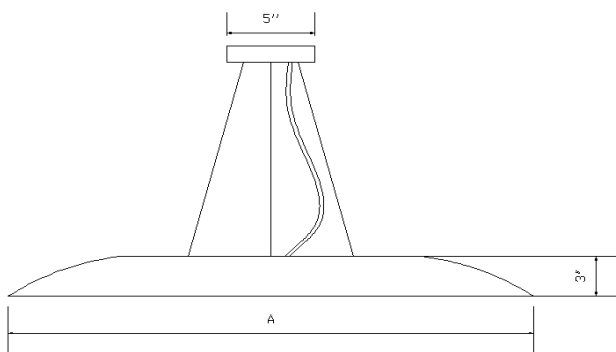

Tynn-16	DIAM 16" - EMBEDDED LED
Tynn-24	DIAM 24" - EMBEDDED LED
Tynn-36	DIAM 36" - EMBEDDED LED
Tynn-44	DIAM 44" - EMBEDDED LED

MODEL	A
Tynn-12	12"
Tynn-16	16"
Tynn-24	24"
Tynn-30	30"

CENTRAL DISC MATERIAL / MATERIEL PUR LE DISQUE CENTRAL